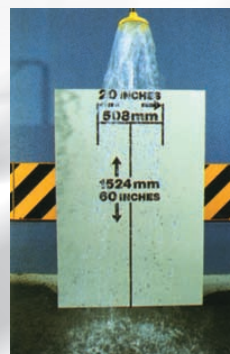

PRATT
Excellent water pattern