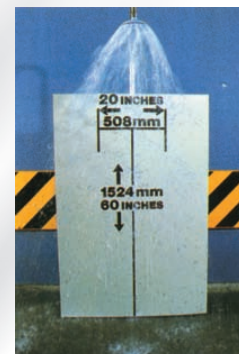

COMPETITOR
Water not evenly dispersed